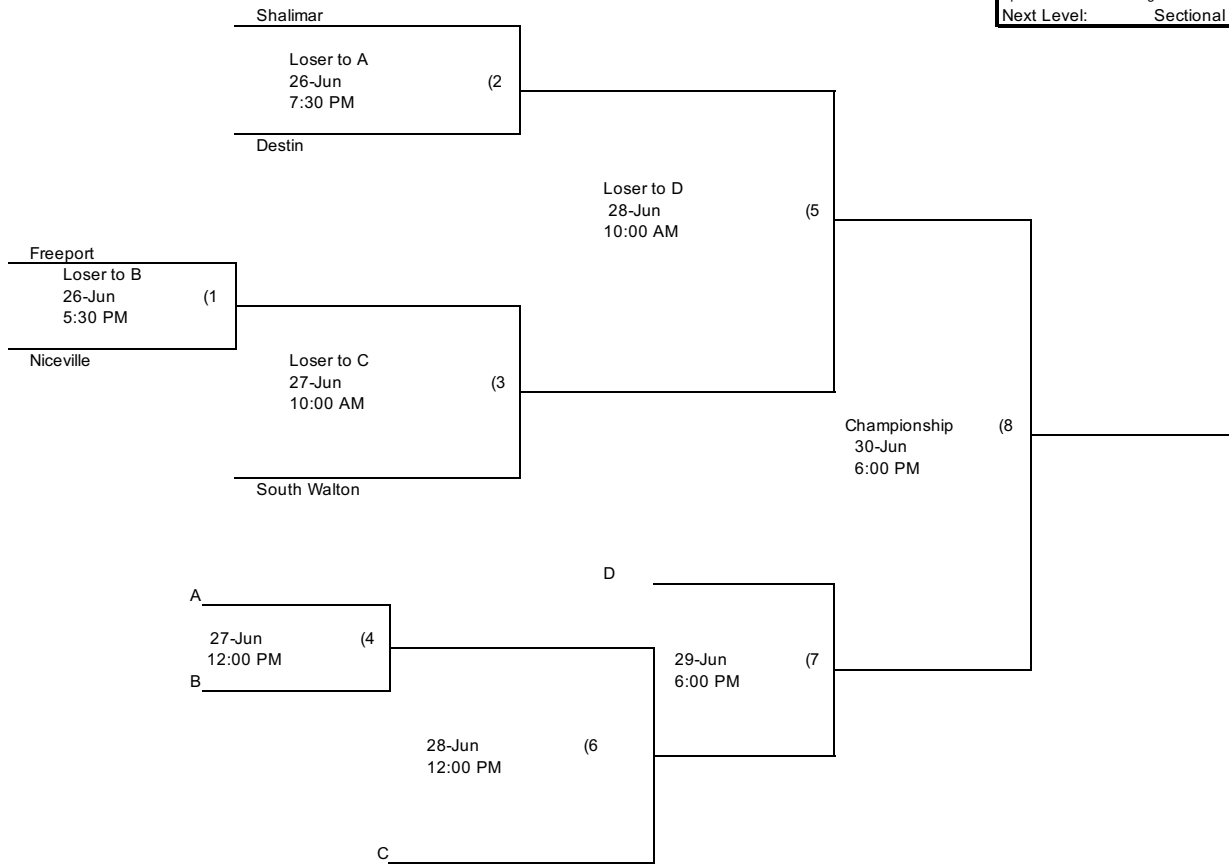

Division:	Little League Baseball
Site(s):	South Walton
Update Site:	www.FLD1.org
Next Level:	Sectional

TOURNAMENT COORDINATOR
Windell Camley (850) 419-1695
District 1 Web Site: WWW.FLD1.org
<b>SUBJECT TO CHANGE</b>